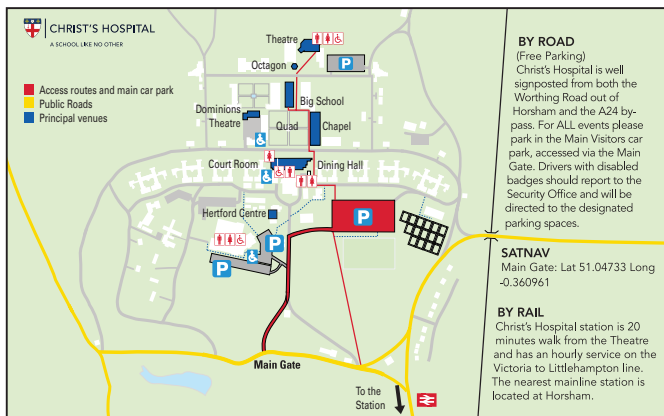

Christ's Hospital is pleased to welcome you to organised events such as concerts and plays on the school site. Due to the need to adhere to Safeguarding of Children regulations we please ask that you do not roam the site when you visit and do not seek to enter any school building unless accompanied by school staff. On arrival you should proceed directly to the event venue where you will be registered by CH staff/tickets will be checked.